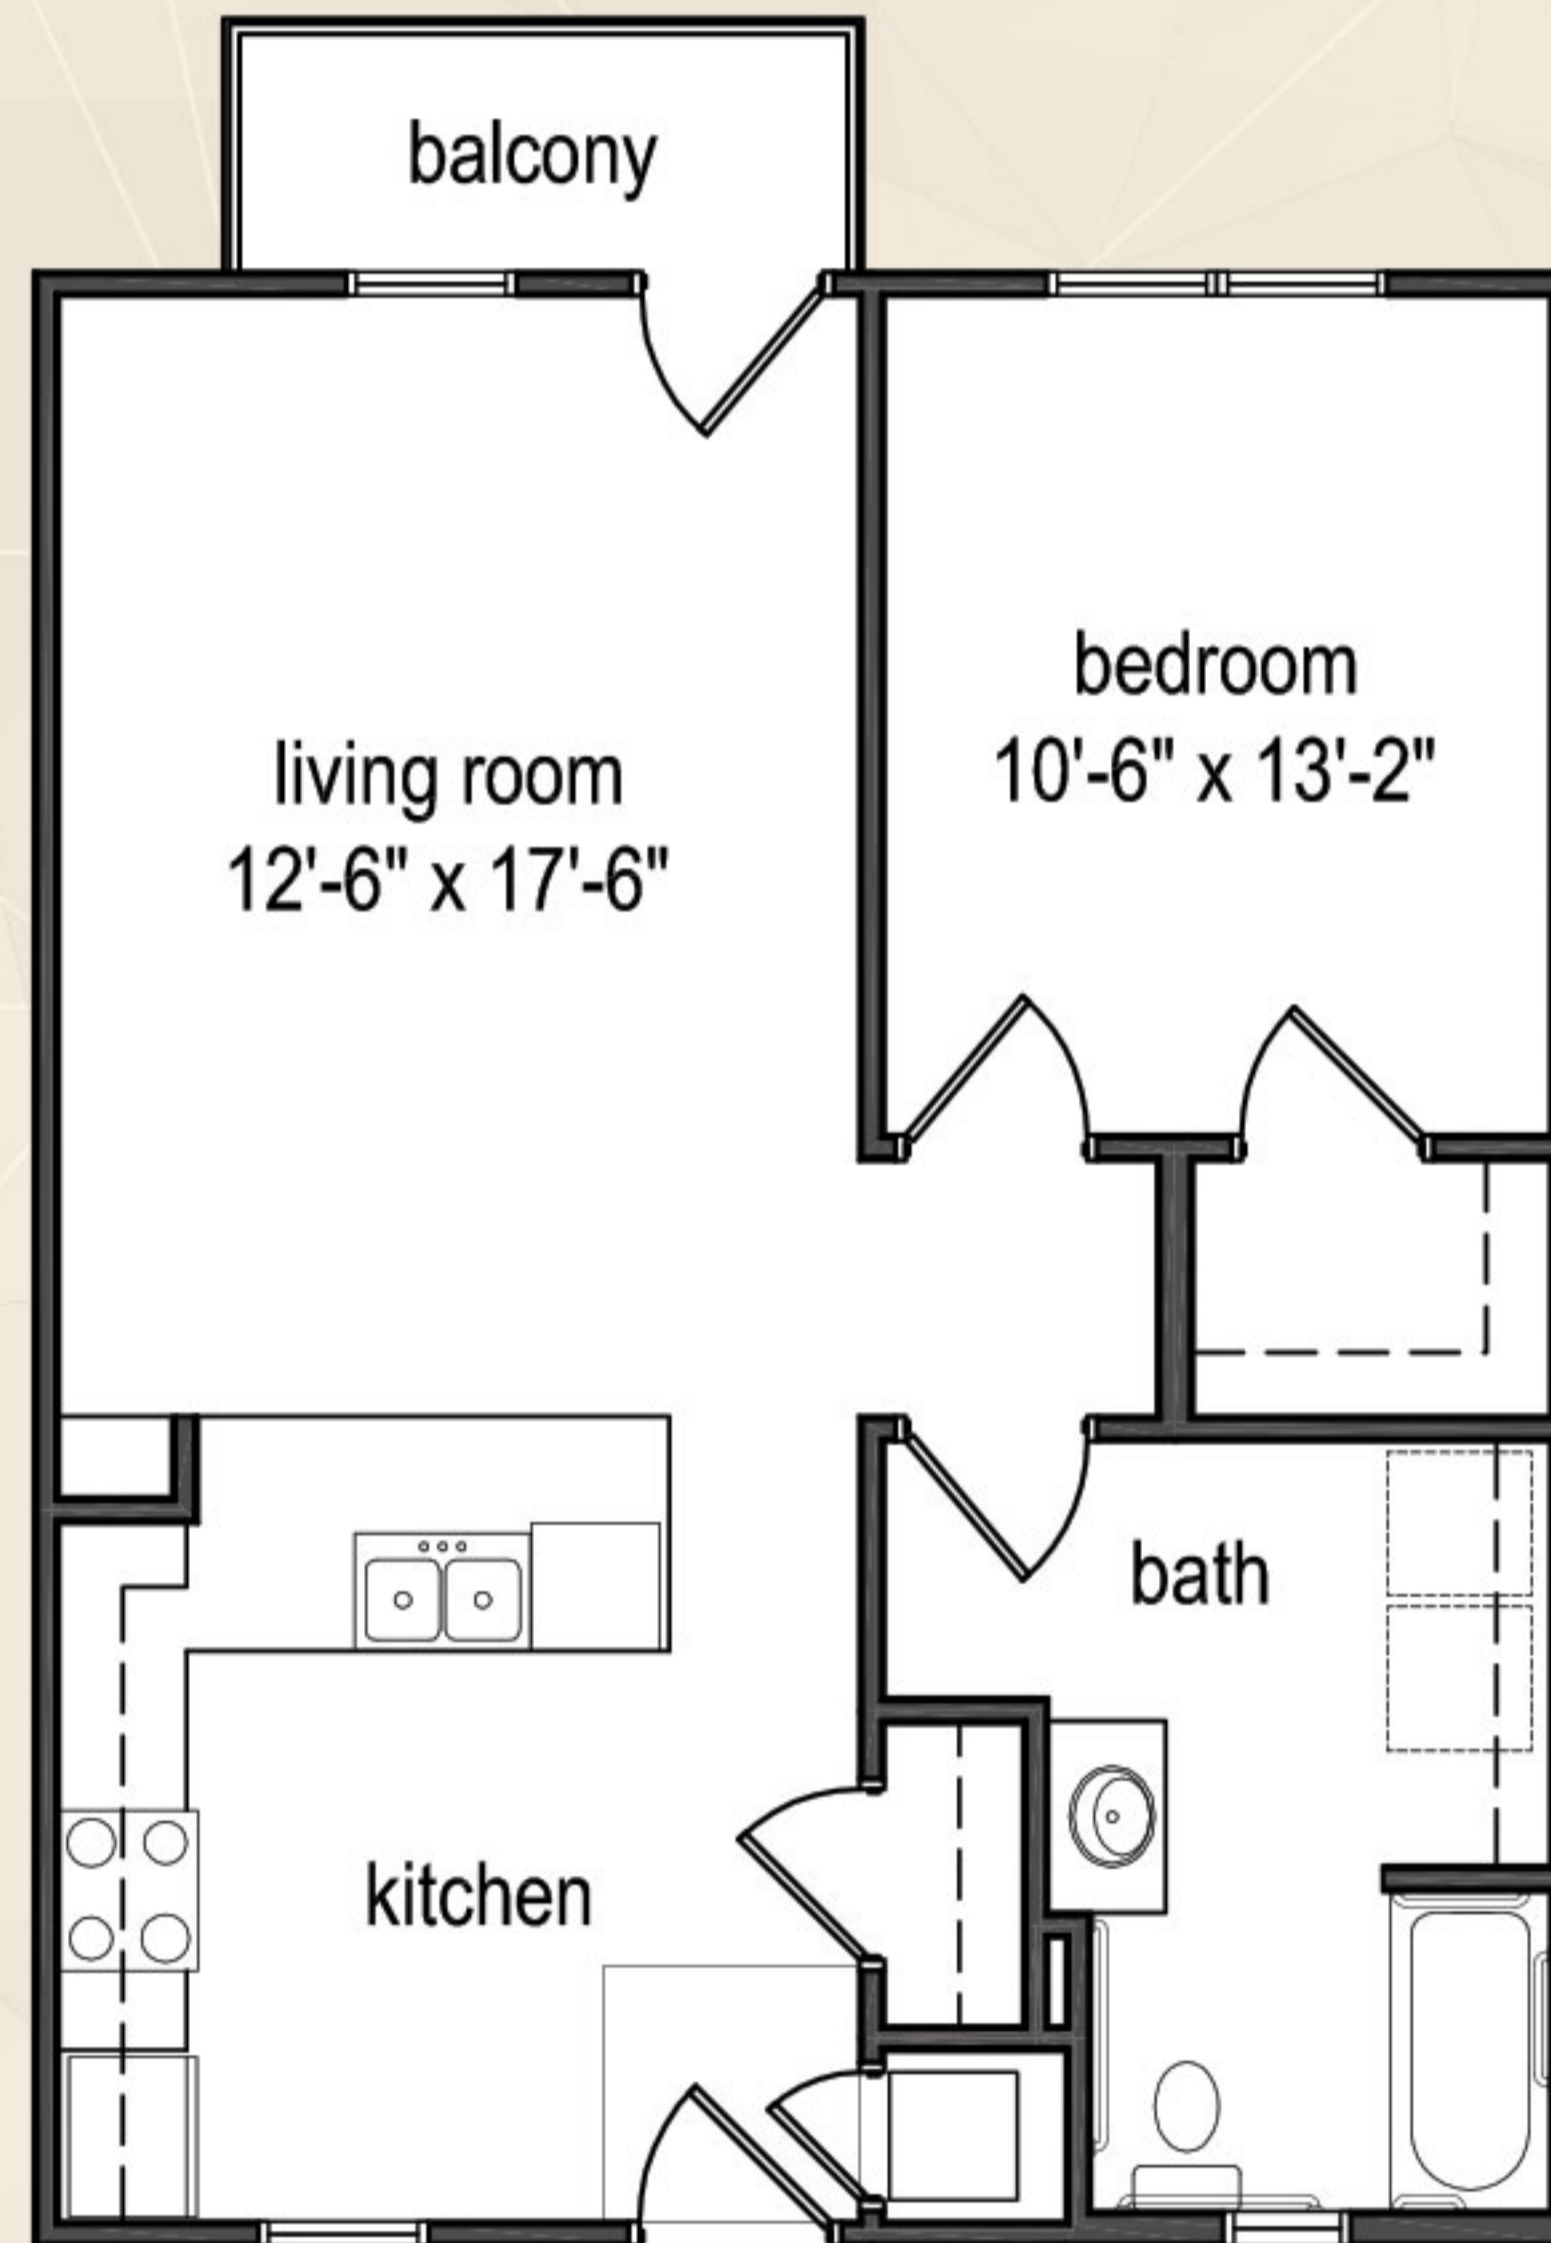

W A T E R S at willowrun apartments

<i>A1</i>	1 BED	Amenities:	Rent:
	1 BATH		Deposit:
	731 SQ FT		Fees:

Floor plans are artist's rendering. All dimensions are approximate. Actual product and specifications may vary in dimension or detail. Not all features are available in every apartment. Prices and availability are subject to change. Please see a representative for details.